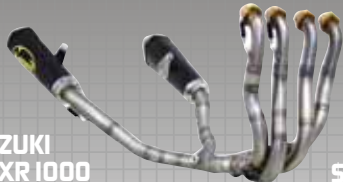

# POWER OF PERFECTION

**FULL RANGE OF MUFFLERS FOR EUROPEAN AND JAPANESE BIKES**

◀ KAWASAKI Z 1000 2010 X-TREME GP70 MUFFLERS FROM \$695.00

YAMAHA R6

\$ 1195

SUZUKI GSXR 1000

\$ 1495

HONDA CBR 1000RR